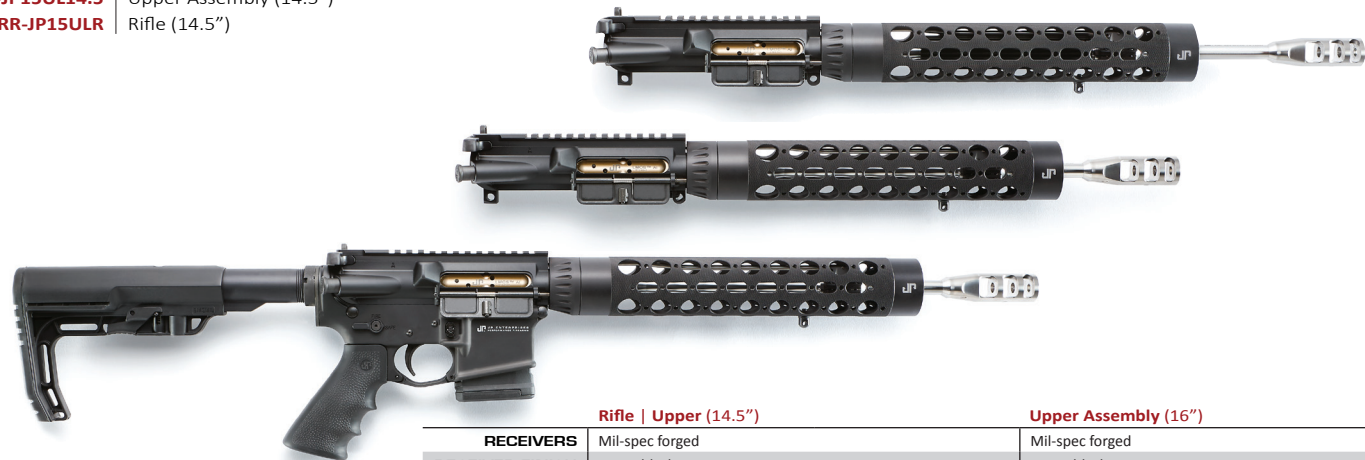

JP-15™

Ultralight Ready Rifle/Uppers

RU-JP15UL16 Upper Assembly (16")
RU-JP15UL14.5 Upper Assembly (14.5")
RR-JP15ULR Rifle (14.5")

.223 Wylde

Rifle | Upper (14.5")

RECEIVERS	Mil-spec forged
RECEIVER FINISH	Matte black
BARREL	14.5" ultralight contour, 1:8 twist, mid-length gas port
BARREL FINISH	Polished stainless
MUZZLE	Titanium Competition Compensator (pin-and-weld attachment to ATF legal length)
HAND GUARD	Rifle Rapid Configuration (12.5")
GAS SYSTEM	JP minimized, detent adjustment
OPERATING SYSTEM	Low Mass Operating System (aluminum) EnhancedBolt™ Assembly Silent Captured Spring (AR-15)
TRIGGER	3.5-4 lbs.
STOCK	Mission First Tactical BATTLELINK™ Minimalist
GRIP	Hogue
ACCESSORIES	QD sling swivel JP accessory pack

Upper Assembly (16")

RECEIVERS	Mil-spec forged
RECEIVER FINISH	Matte black
BARREL	16" ultralight contour, 1:8 twist, mid-length gas port
BARREL FINISH	Polished stainless
MUZZLE	Titanium Competition Compensator
HAND GUARD	Rifle Rapid Configuration (12.5")
GAS SYSTEM	JP minimized, detent adjustment
OPERATING SYSTEM	Low Mass Operating System (aluminum) EnhancedBolt™ Assembly
TRIGGER	-
STOCK	-
GRIP	-
ACCESSORIES	QD sling swivel JP accessory pack